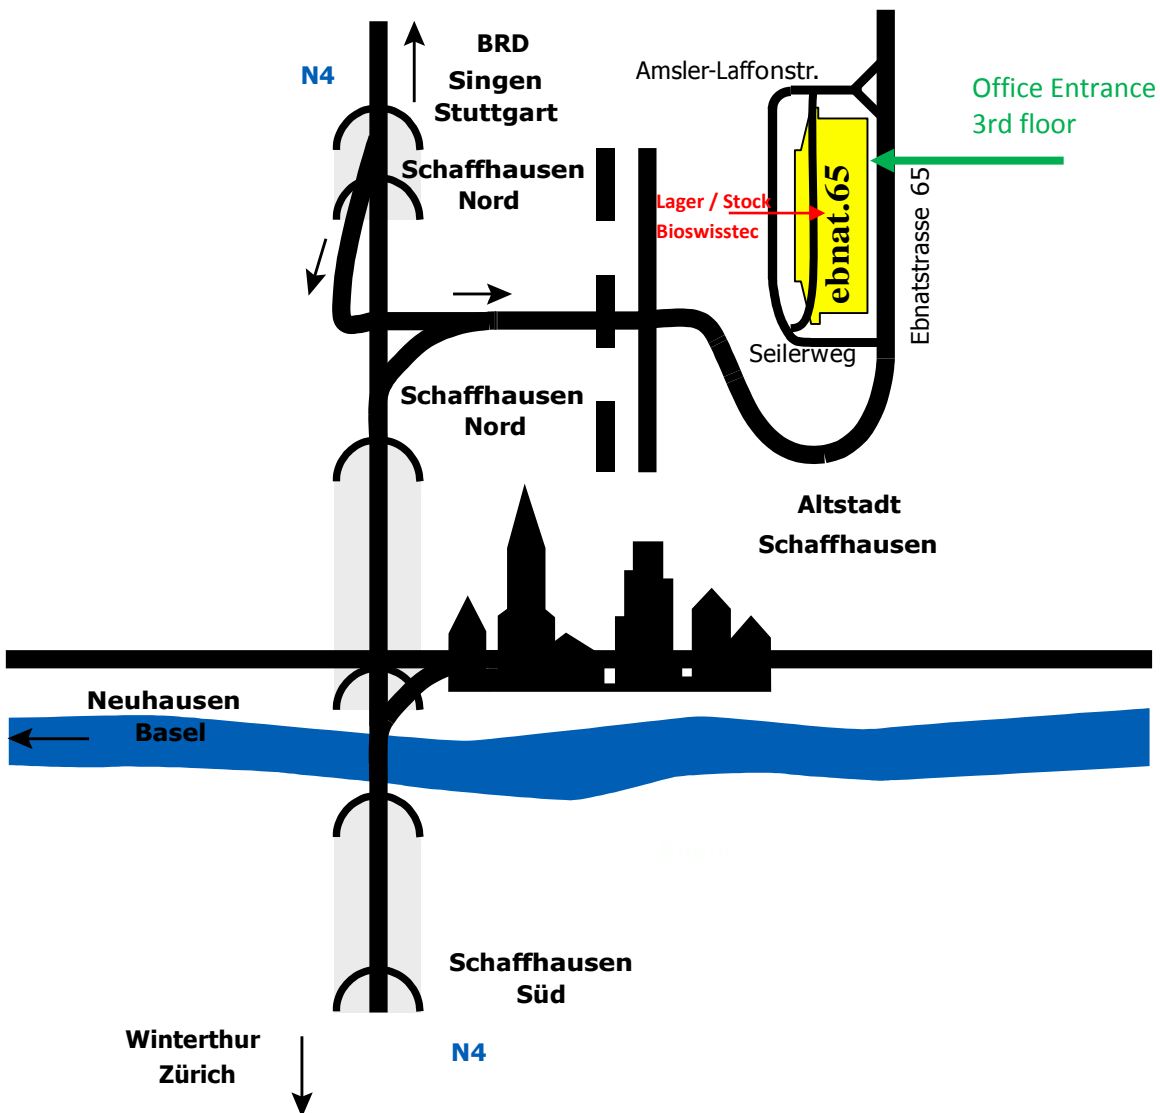

Route Map Bioswisstec Ltd.

Office 3rd floor, Main building
Reception of goods is accessible over Seilerweg for 20' / 40' containers

Ebnatstrasse 65
Phone +41 52 620 33 44
Fax +41 52 620 33 45

Main Entrance: Ebnatstrasse 65
Delivery / hydraulic ramp: Seilerweg over Amsler-Laffon-Strasse

Directions by car

Motorway N4, take the exit "**Schaffhausen Nord**". After the exit, straight over cross roads, follow for about 300m/300yd until you see a yellow building on the left called "ebnat.65". There are a few parking spaces for visitors under the trees (marked)

Directions by public transport

From Schaffhausen, Main Station take **bus No. 1**, direction "**Waldfriedhof**", until "Ebnat" (4-5min), walk back about 50m/50yd to the main entrance of a yellow building called "ebnat.65"